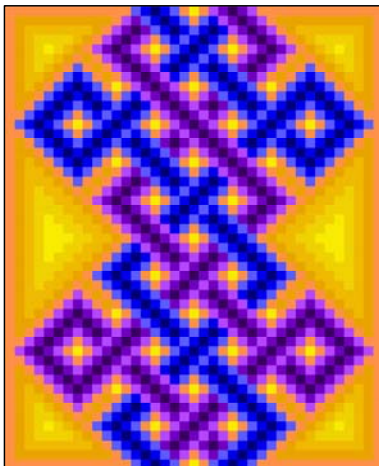

Four Strand Celtic Knot Quilt Top Pattern

Pattern ID: 00005-quilt

<http://rainbow-moon-treasures.com/QuiltTopDesigns/Done/Quilt(0005).html>

13 Quilt Sizes Included: 10"x12" Through 137"x137"

Dimensions: 39 Squares X 49 Squares

Pattern Price: $9

27 pages of Images, Instructions and Fabric Measurements

6