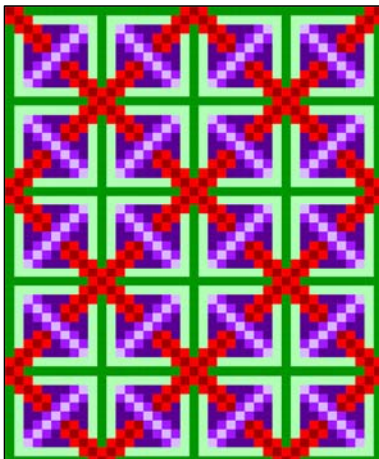

13 Quilt Sizes Included: 10"x11" Through 133"x133"

Dimensions: 38 Squares X 44 Squares

Pattern Price: \$9

25 pages of Images, Instructions and Fabric Measurements

17

## Spiral Flower Quilt Top Pattern

Pattern ID: 00017-quilt

[http://rainbow-moon-treasures.com/QuiltTopDesigns/Done/Quilt\(0017\).html](http://rainbow-moon-treasures.com/QuiltTopDesigns/Done/Quilt(0017).html)

20 Quilt Sizes Included: 7"x10" Through 152"x152"

Dimensions: 29 Squares X 39 Squares

Pattern Price: \$9

37 pages of Images, Instructions and Fabric Measurements

18