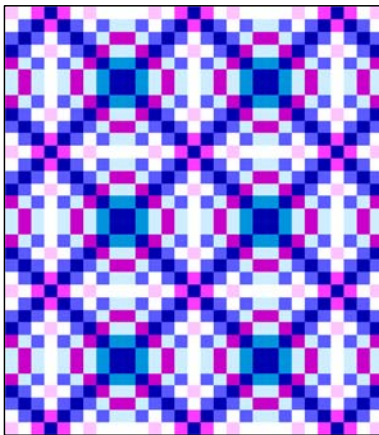

Circle Panels Quilt Top Pattern

Pattern ID: 00161-quilt

<http://rainbow-moon-treasures.com/QuiltTopDesigns/Done/Quilt(0161).html>

20 Quilt Sizes Included: 7"x9" Through 152"x152"

Dimensions: 29 Squares X 34 Squares

Pattern Price: $9

22 pages of Images, Instructions and Fabric Measurements

162