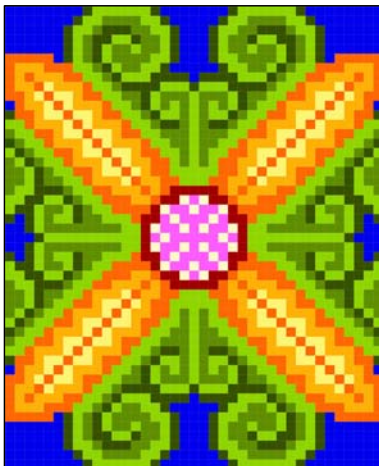

20 Quilt Sizes Included: 7"x10" Through 152"x152"

Dimensions: 29 Squares X 39 Squares

Pattern Price: \$9

22 pages of Images, Instructions and Fabric Measurements

46

## Planets and Stars Quilt Top Pattern

Pattern ID: 00046-quilt

[http://rainbow-moon-treasures.com/QuiltTopDesigns/Done/Quilt\(0046\).html](http://rainbow-moon-treasures.com/QuiltTopDesigns/Done/Quilt(0046).html)

13 Quilt Sizes Included: 10"x12" Through 137"x137"

Dimensions: 39 Squares X 49 Squares

Pattern Price: \$9

19 pages of Images, Instructions and Fabric Measurements

47