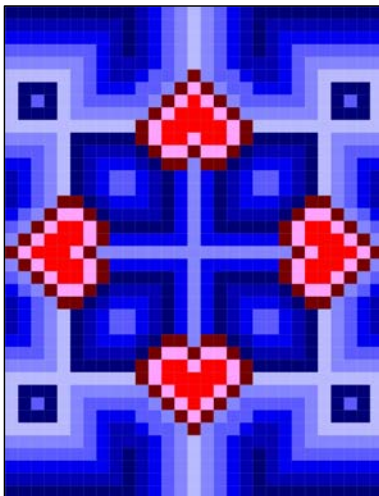

20 Quilt Sizes Included: 7"x10" Through 152"x152"

Dimensions: 29 Squares X 39 Squares

Pattern Price: \$9

28 pages of Images, Instructions and Fabric Measurements

44

## Fancy Tulip Quilt Top Pattern

Pattern ID: 00044-quilt

[http://rainbow-moon-treasures.com/QuiltTopDesigns/Done/Quilt\(0044\).html](http://rainbow-moon-treasures.com/QuiltTopDesigns/Done/Quilt(0044).html)

20 Quilt Sizes Included: 10"x12" Through 205"x205"

Dimensions: 39 Squares X 48 Squares

Pattern Price: \$9

32 pages of Images, Instructions and Fabric Measurements

45

20 Quilt Sizes Included: 7"x10" Through 152"x152"

Dimensions: 29 Squares X 39 Squares

Pattern Price: \$9

22 pages of Images, Instructions and Fabric Measurements

46