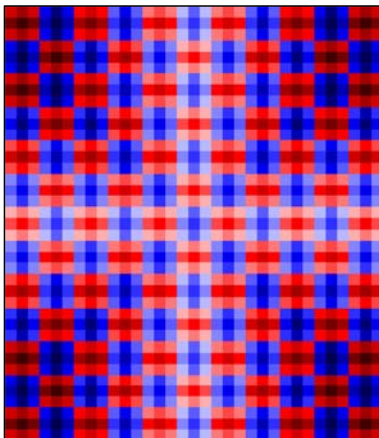

20 Quilt Sizes Included: 8"x10" Through 158"x158"

Dimensions: 30 Squares X 38 Squares

Pattern Price: \$9

30 pages of Images, Instructions and Fabric Measurements

102