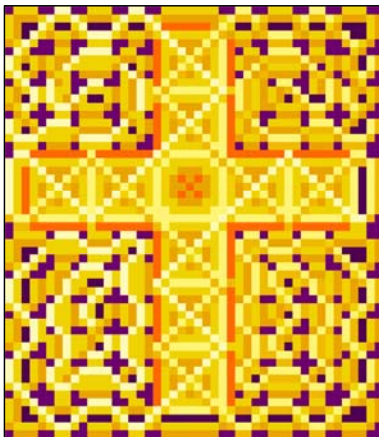

Celtic Cross 22 Quilt Top Pattern

Pattern ID: 00125-quilt

<http://rainbow-moon-treasures.com/QuiltTopDesigns/Done/Quilt(0125).html>

13 Quilt Sizes Included: 12"x14" Through 161"x161"

Dimensions: 46 Squares X 54 Squares

Pattern Price: $9

28 pages of Images, Instructions and Fabric Measurements

126