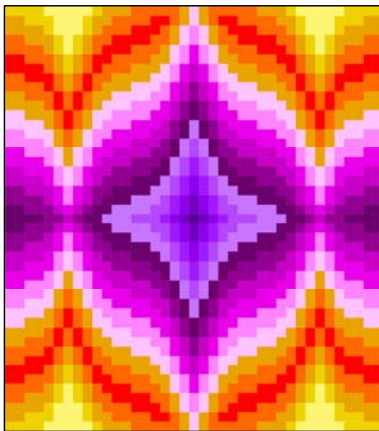

13 Quilt Sizes Included: 10"x12" Through 137"x137"

Dimensions: 39 Squares X 49 Squares

Pattern Price: \$9

35 pages of Images, Instructions and Fabric Measurements

113