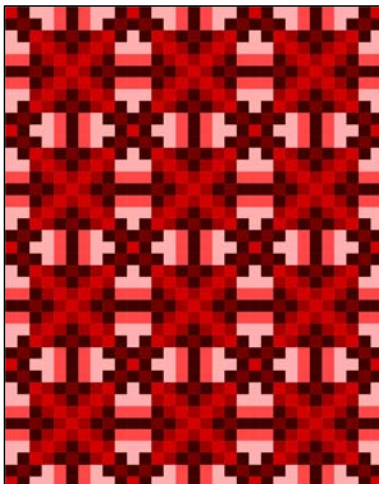

20 Quilt Sizes Included: 8"x11" Through 173"x173"

Dimensions: 33 Squares X 42 Squares

Pattern Price: \$9

24 pages of Images, Instructions and Fabric Measurements

168