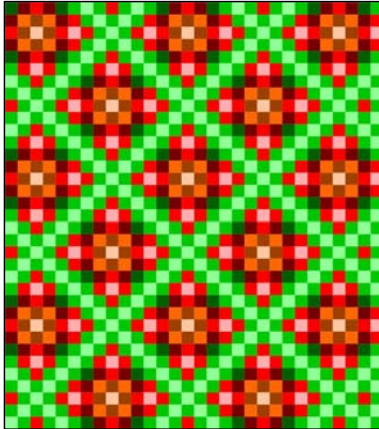

20 Quilt Sizes Included: 7"x10" Through 152"x152"

Dimensions: 29 Squares X 39 Squares

Pattern Price: \$9

37 pages of Images, Instructions and Fabric Measurements

18

13 Quilt Sizes Included: 10"x13" Through 144"x144"

Dimensions: 41 Squares X 51 Squares

Pattern Price: \$9

19 pages of Images, Instructions and Fabric Measurements

19