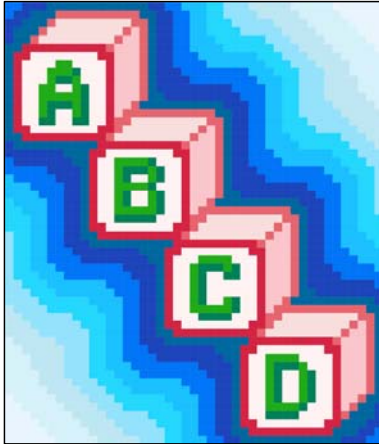

172

Baby Blocks ABCD Quilt Top Pattern

Pattern ID: 00172-quilt

<http://rainbow-moon-treasures.com/QuiltTopDesigns/Done/Quilt(0172).html>

13 Quilt Sizes Included: 11"x14" Through 158"x158"

Dimensions: 45 Squares X 54 Squares

Pattern Price: $9

28 pages of Images, Instructions and Fabric Measurements

173