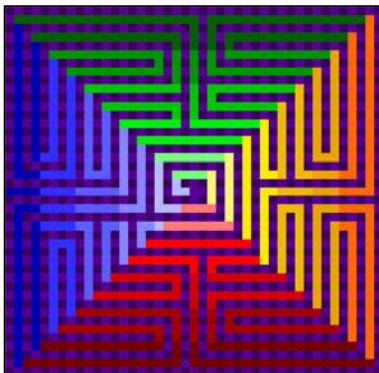

13 Quilt Sizes Included: 10"x12" Through 137"x137"

Dimensions: 39 Squares X 49 Squares

Pattern Price: \$9

23 pages of Images, Instructions and Fabric Measurements

78