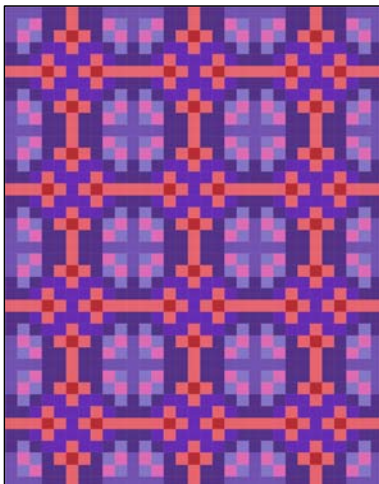

20 Quilt Sizes Included: 7"x8" Through 152"x152"

Dimensions: 29 Squares X 33 Squares

Pattern Price: \$9

23 pages of Images, Instructions and Fabric Measurements

171