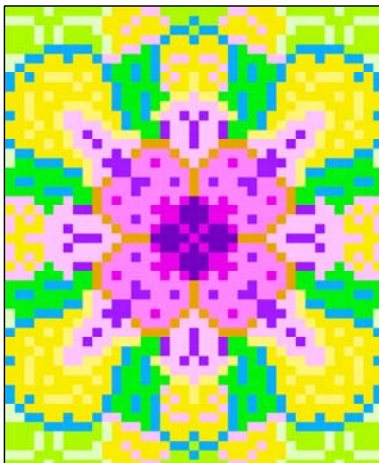

12 Quilt Sizes Included: 10"x12" Through 127"x127"

Dimensions: 39 Squares X 49 Squares

Pattern Price: \$9

29 pages of Images, Instructions and Fabric Measurements

68

## Shield Cross Quilt Top Pattern

Pattern ID: 00068-quilt

[http://rainbow-moon-treasures.com/QuiltTopDesigns/Done/Quilt\(0068\).html](http://rainbow-moon-treasures.com/QuiltTopDesigns/Done/Quilt(0068).html)

12 Quilt Sizes Included: 10"x12" Through 127"x127"

Dimensions: 39 Squares X 49 Squares

Pattern Price: \$9

34 pages of Images, Instructions and Fabric Measurements

69