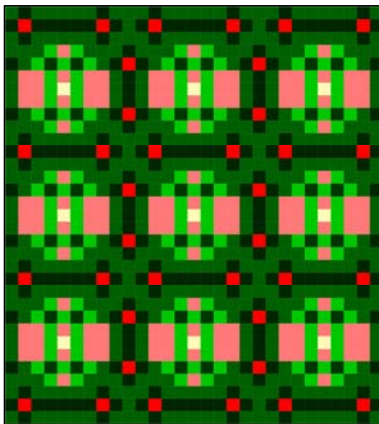

Twin Panels Quilt Top Pattern

Pattern ID: 00170-quilt

<http://rainbow-moon-treasures.com/QuiltTopDesigns/Done/Quilt(0170).html>

20 Quilt Sizes Included: 7"x8" Through 152"x152"

Dimensions: 29 Squares X 33 Squares

Pattern Price: $9

23 pages of Images, Instructions and Fabric Measurements

171