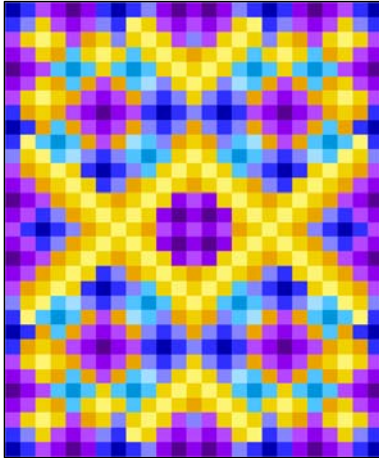

151

Hourglass Garden 2 Quilt Top Pattern

Pattern ID: 00151-quilt

<http://rainbow-moon-treasures.com/QuiltTopDesigns/Done/Quilt(0151).html>

20 Quilt Sizes Included: 6"x8" Through 131"x131"

Dimensions: 25 Squares X 31 Squares

Pattern Price: $9

28 pages of Images, Instructions and Fabric Measurements

152