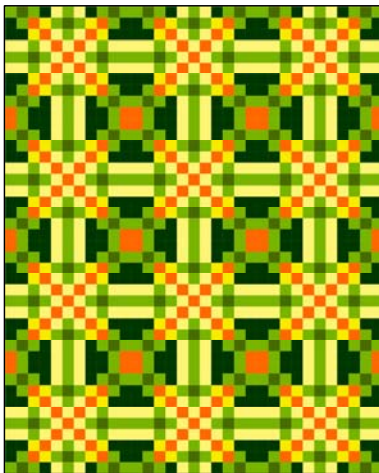

Patchwork Design 02 Quilt Top Pattern

Pattern ID: 00167-quilt

<http://rainbow-moon-treasures.com/QuiltTopDesigns/Done/Quilt(0167).html>

20 Quilt Sizes Included: 8"x11" Through 173"x173"

Dimensions: 33 Squares X 42 Squares

Pattern Price: $9

24 pages of Images, Instructions and Fabric Measurements

168