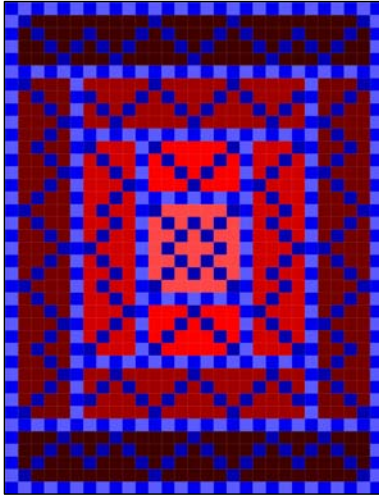

20 Quilt Sizes Included: 7"x10" Through 152"x152"

Dimensions: 29 Squares X 39 Squares

Pattern Price: \$9

34 pages of Images, Instructions and Fabric Measurements

36

## Squared Spiral Quilt Top Pattern

Pattern ID: 00036-quilt

[http://rainbow-moon-treasures.com/QuiltTopDesigns/Done/Quilt\(0036\).html](http://rainbow-moon-treasures.com/QuiltTopDesigns/Done/Quilt(0036).html)

20 Quilt Sizes Included: 7"x10" Through 152"x152"

Dimensions: 29 Squares X 39 Squares

Pattern Price: \$9

29 pages of Images, Instructions and Fabric Measurements

37