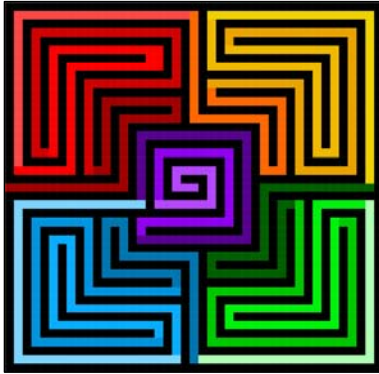

13 Quilt Sizes Included: 11"x11" Through 151"x151"

Dimensions: 43 Squares X 43 Squares

Pattern Price: \$9

31 pages of Images, Instructions and Fabric Measurements

79