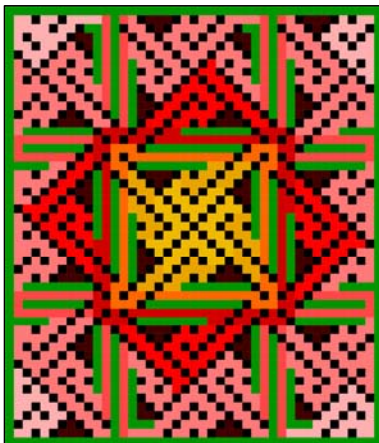

Celtic Maze 04 Quilt Top Pattern

Pattern ID: 00122-quilt

<http://rainbow-moon-treasures.com/QuiltTopDesigns/Done/Quilt(0122).html>

13 Quilt Sizes Included: 11"x13" Through 151"x151"

Dimensions: 43 Squares X 51 Squares

Pattern Price: $9

27 pages of Images, Instructions and Fabric Measurements

123