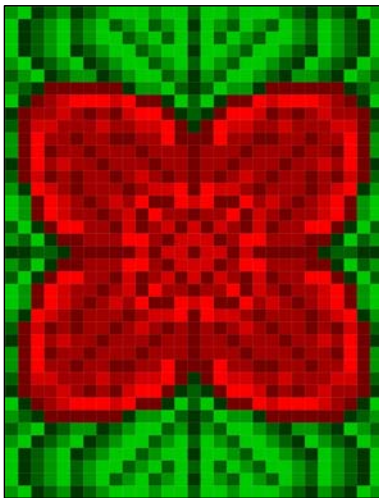

20 Quilt Sizes Included: 7"x10" Through 152"x152"

Dimensions: 29 Squares X 39 Squares

Pattern Price: \$9

28 pages of Images, Instructions and Fabric Measurements

26