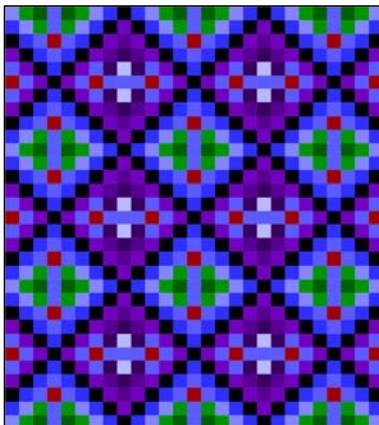

20 Quilt Sizes Included: 7"x9" Through 152"x152"

Dimensions: 29 Squares X 34 Squares

Pattern Price: \$9

22 pages of Images, Instructions and Fabric Measurements

162