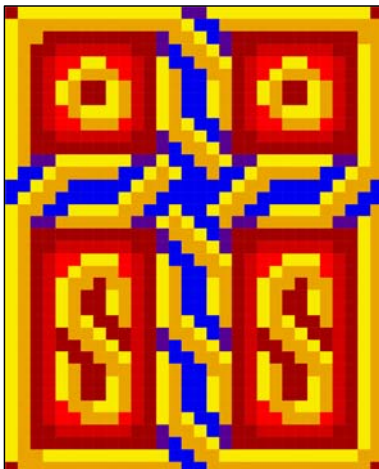

13 Quilt Sizes Included: 11"x11" Through 151"x151"

Dimensions: 43 Squares X 43 Squares

Pattern Price: \$9

31 pages of Images, Instructions and Fabric Measurements

80

## Celtic Knotwork 03 Quilt Top Pattern

Pattern ID: 00080-quilt

[http://rainbow-moon-treasures.com/QuiltTopDesigns/Done/Quilt\(0080\).html](http://rainbow-moon-treasures.com/QuiltTopDesigns/Done/Quilt(0080).html)

13 Quilt Sizes Included: 10"x12" Through 140"x140"

Dimensions: 40 Squares X 48 Squares

Pattern Price: \$9

27 pages of Images, Instructions and Fabric Measurements

81