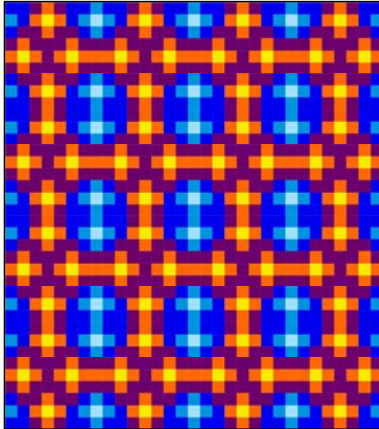

20 Quilt Sizes Included: 7"x8" Through 142"x142"

Dimensions: 27 Squares X 31 Squares

Pattern Price: \$9

21 pages of Images, Instructions and Fabric Measurements

166