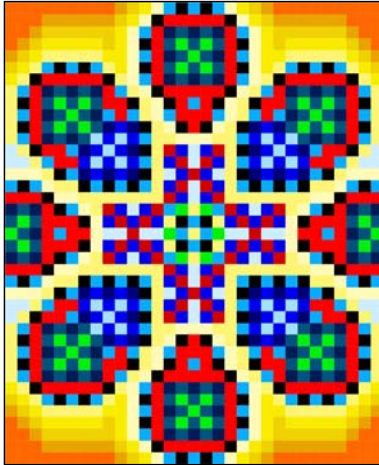

13 Quilt Sizes Included: 10"x12" Through 140"x140"

Dimensions: 40 Squares X 48 Squares

Pattern Price: \$9

27 pages of Images, Instructions and Fabric Measurements

51

20 Quilt Sizes Included: 7"x10" Through 152"x152"

Dimensions: 29 Squares X 39 Squares

Pattern Price: \$9

36 pages of Images, Instructions and Fabric Measurements

52