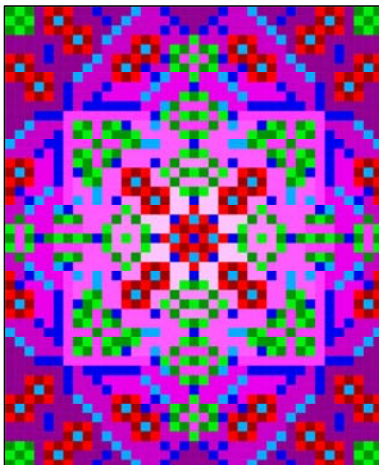

13 Quilt Sizes Included: 10"x12" Through 137"x137"

Dimensions: 39 Squares X 49 Squares

Pattern Price: \$9

24 pages of Images, Instructions and Fabric Measurements

56

## Snowflake Flower Quilt Top Pattern

Pattern ID: 00056-quilt

[http://rainbow-moon-treasures.com/QuiltTopDesigns/Done/Quilt\(0056\).html](http://rainbow-moon-treasures.com/QuiltTopDesigns/Done/Quilt(0056).html)

13 Quilt Sizes Included: 10"x12" Through 137"x137"

Dimensions: 39 Squares X 49 Squares

Pattern Price: \$9

25 pages of Images, Instructions and Fabric Measurements

57