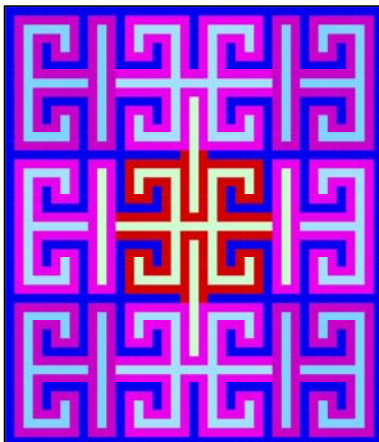

Celtic Maze 05 Quilt Top Pattern

Pattern ID: 00123-quilt

<http://rainbow-moon-treasures.com/QuiltTopDesigns/Done/Quilt(0123).html>

13 Quilt Sizes Included: 10"x12" Through 144"x144"

Dimensions: 41 Squares X 49 Squares

Pattern Price: $9

21 pages of Images, Instructions and Fabric Measurements