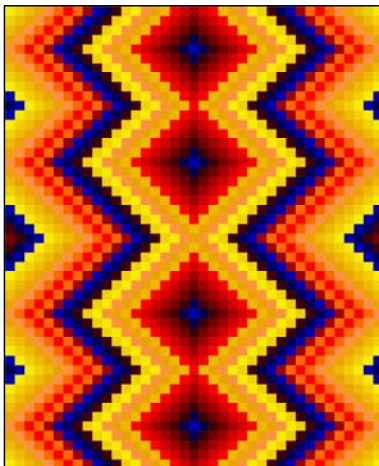

Zig Zag Rainbows Quilt Top Pattern

Pattern ID: 00077-quilt

<http://rainbow-moon-treasures.com/QuiltTopDesigns/Done/Quilt(0077).html>

13 Quilt Sizes Included: 10"x12" Through 137"x137"

Dimensions: 39 Squares X 49 Squares

Pattern Price: $9

23 pages of Images, Instructions and Fabric Measurements

78