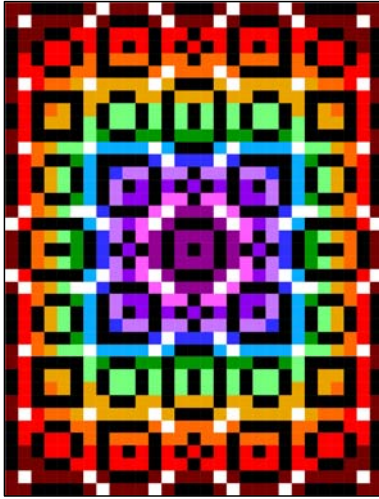

20 Quilt Sizes Included: 7"x10" Through 152"x152"

Dimensions: 29 Squares X 39 Squares

Pattern Price: \$9

34 pages of Images, Instructions and Fabric Measurements

43