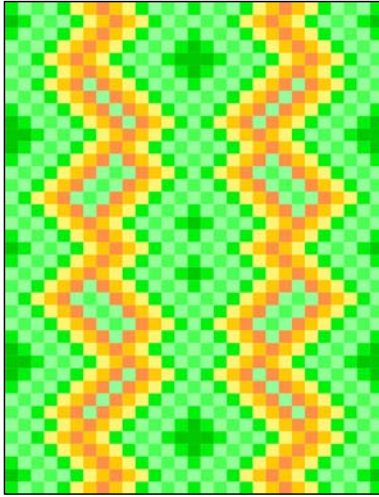

20 Quilt Sizes Included: 7"x10" Through 152"x152"

Dimensions: 29 Squares X 39 Squares

Pattern Price: \$9

24 pages of Images, Instructions and Fabric Measurements

22