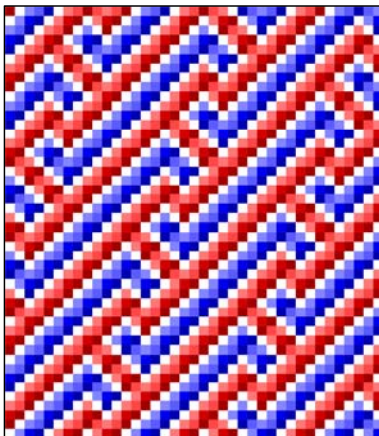

12 Quilt Sizes Included: 10"x12" Through 124"x124"

Dimensions: 38 Squares X 46 Squares

Pattern Price: \$9

23 pages of Images, Instructions and Fabric Measurements

120