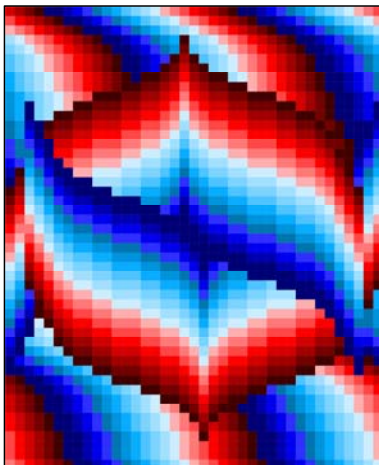

Bargello Style 03 Quilt Top Pattern

Pattern ID: 00114-quilt

<http://rainbow-moon-treasures.com/QuiltTopDesigns/Done/Quilt(0114).html>

13 Quilt Sizes Included: 10"x12" Through 137"x137"

Dimensions: 39 Squares X 49 Squares

Pattern Price: $9

31 pages of Images, Instructions and Fabric Measurements