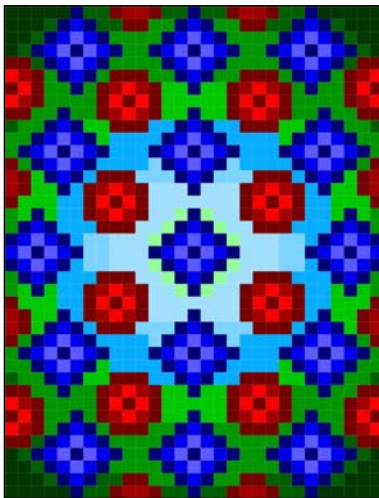

20 Quilt Sizes Included: 7"x10" Through 152"x152"

Dimensions: 29 Squares X 39 Squares

Pattern Price: \$9

29 pages of Images, Instructions and Fabric Measurements

37

## Mesh Paneled Tapestry Quilt Top Pattern

Pattern ID: 00037-quilt

[http://rainbow-moon-treasures.com/QuiltTopDesigns/Done/Quilt\(0037\).html](http://rainbow-moon-treasures.com/QuiltTopDesigns/Done/Quilt(0037).html)

20 Quilt Sizes Included: 7"x10" Through 152"x152"

Dimensions: 29 Squares X 39 Squares

Pattern Price: \$9

22 pages of Images, Instructions and Fabric Measurements

38

20 Quilt Sizes Included: 7"x10" Through 152"x152"

Dimensions: 29 Squares X 39 Squares

Pattern Price: \$9

28 pages of Images, Instructions and Fabric Measurements

39