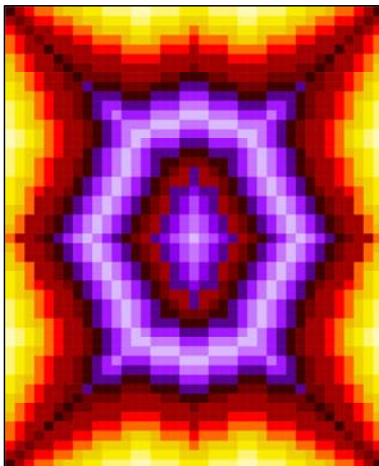

13 Quilt Sizes Included: 10"x12" Through 137"x137"

Dimensions: 39 Squares X 49 Squares

Pattern Price: \$9

25 pages of Images, Instructions and Fabric Measurements

149