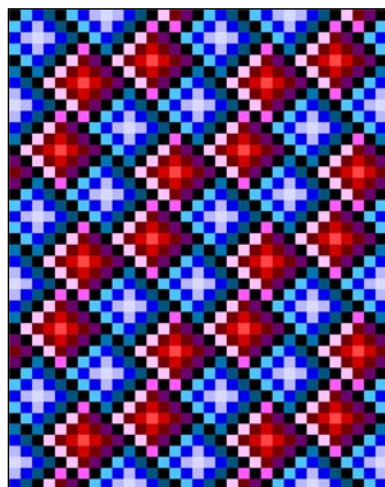

FREE 3D Checkers Quilt Top Pattern

Pattern ID: 00003-quilt

<http://rainbow-moon-treasures.com/QuiltTopDesigns/Done/Quilt(0003).html>

13 Quilt Sizes Included: 8"x11" Through 116"x116"

Dimensions: 33 Squares X 43 Squares

Pattern Price: $0

29 pages of Images, Instructions and Fabric Measurements