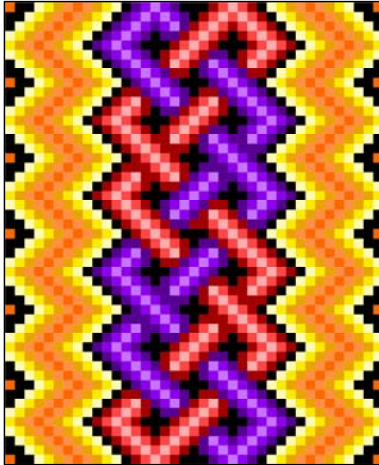

13

Lightning Knotwork Quilt Top Pattern

Pattern ID: 00013-quilt

<http://rainbow-moon-treasures.com/QuiltTopDesigns/Done/Quilt(0013).html>

13 Quilt Sizes Included: 10"x12" Through 137"x137"

Dimensions: 39 Squares X 49 Squares

Pattern Price: $9

36 pages of Images, Instructions and Fabric Measurements

14