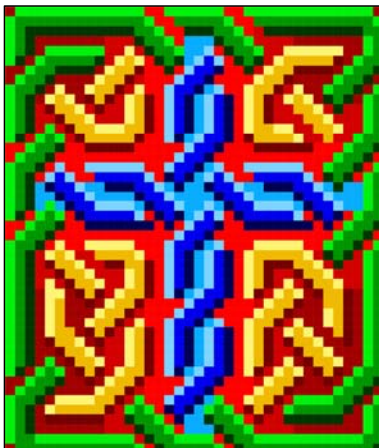

11 Quilt Sizes Included: 12"x14" Through 138"x138"

Dimensions: 46 Squares X 54 Squares

Pattern Price: \$9

28 pages of Images, Instructions and Fabric Measurements

86

## Celtic Cross 07 Quilt Top Pattern

Pattern ID: 00086-quilt

[http://rainbow-moon-treasures.com/QuiltTopDesigns/Done/Quilt\(0086\).html](http://rainbow-moon-treasures.com/QuiltTopDesigns/Done/Quilt(0086).html)

10 Quilt Sizes Included: 12"x14" Through 127"x127"

Dimensions: 46 Squares X 54 Squares

Pattern Price: \$9

28 pages of Images, Instructions and Fabric Measurements

87