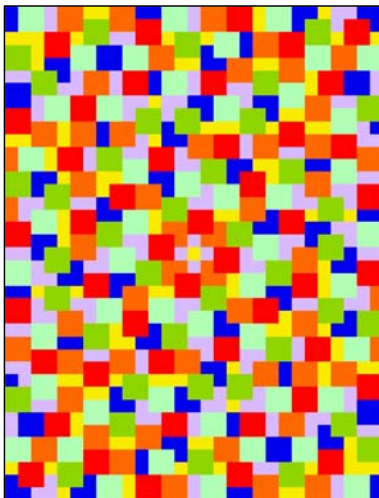

20 Quilt Sizes Included: 7"x10" Through 152"x152"

Dimensions: 29 Squares X 39 Squares

Pattern Price: \$9

28 pages of Images, Instructions and Fabric Measurements

8

## Chaotic Static Quilt Top Pattern

Pattern ID: 00008-quilt

[http://rainbow-moon-treasures.com/QuiltTopDesigns/Done/Quilt\(0008\).html](http://rainbow-moon-treasures.com/QuiltTopDesigns/Done/Quilt(0008).html)

20 Quilt Sizes Included: 7"x10" Through 152"x152"

Dimensions: 29 Squares X 39 Squares

Pattern Price: \$9

25 pages of Images, Instructions and Fabric Measurements

9