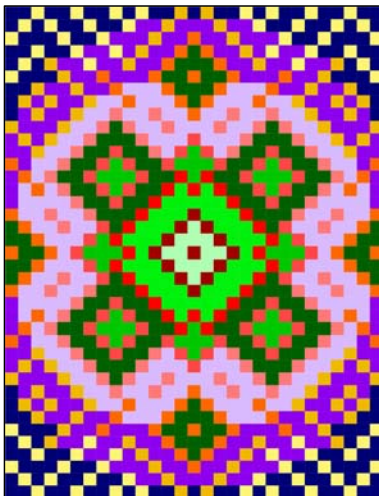

19 Quilt Sizes Included: 7"x10" Through 145"x145"

Dimensions: 29 Squares X 39 Squares

Pattern Price: \$9

29 pages of Images, Instructions and Fabric Measurements

71

19 Quilt Sizes Included: 7"x10" Through 145"x145"

Dimensions: 29 Squares X 39 Squares

Pattern Price: \$9

29 pages of Images, Instructions and Fabric Measurements

72